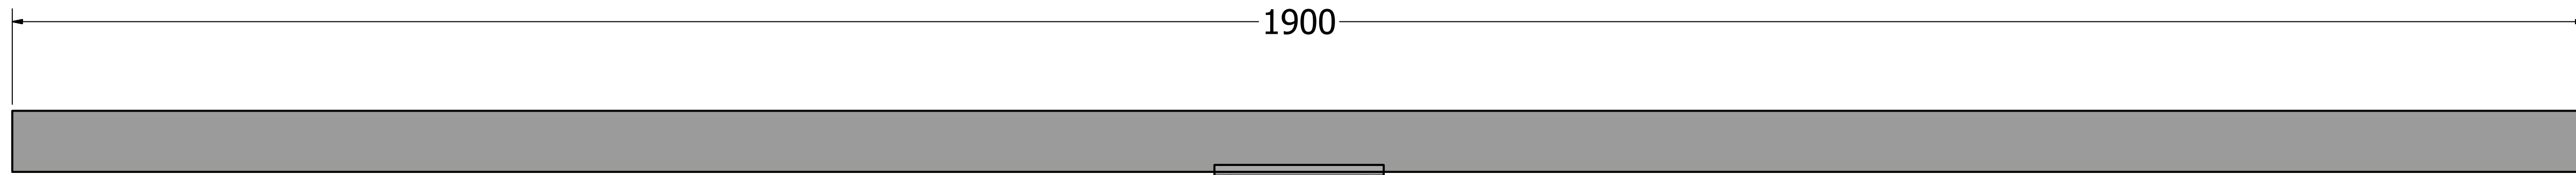

8 7 6 5 4 3 2 1

GENERAL NOTES:
ALL DIMENSIONS IN MILIMETERS
ALL BURRS AND SHARP EDGES TO BE REMOVED

BEI LIGHTING
WYNDHAM CLOSE
BRACKLA INDUSTRIAL ESTATE
BRIDGEND CF31 2AN
TEL: 01656 645414
FAX: 01656 669231
EMAIL: sales@beilighting.com
WEB: www.beilighting.com

BEI | lighting
lighting from the ground up

DRAWN Neil Carter	20/06/2016	TITLE 4-WAY IN-LINE GALVANISED FLOODLIGHT BRACKET TO SUIT 76MM POST TOP COLUMNS OR SPIGOTS	
CHECKED		SIZE D	DWG NO X4-89-IN-LINE
QA		SCALE 1:3	REV
MFG		SHEET 1 OF 1	
APPROVED			

8 7 6 5 4 3 2 1