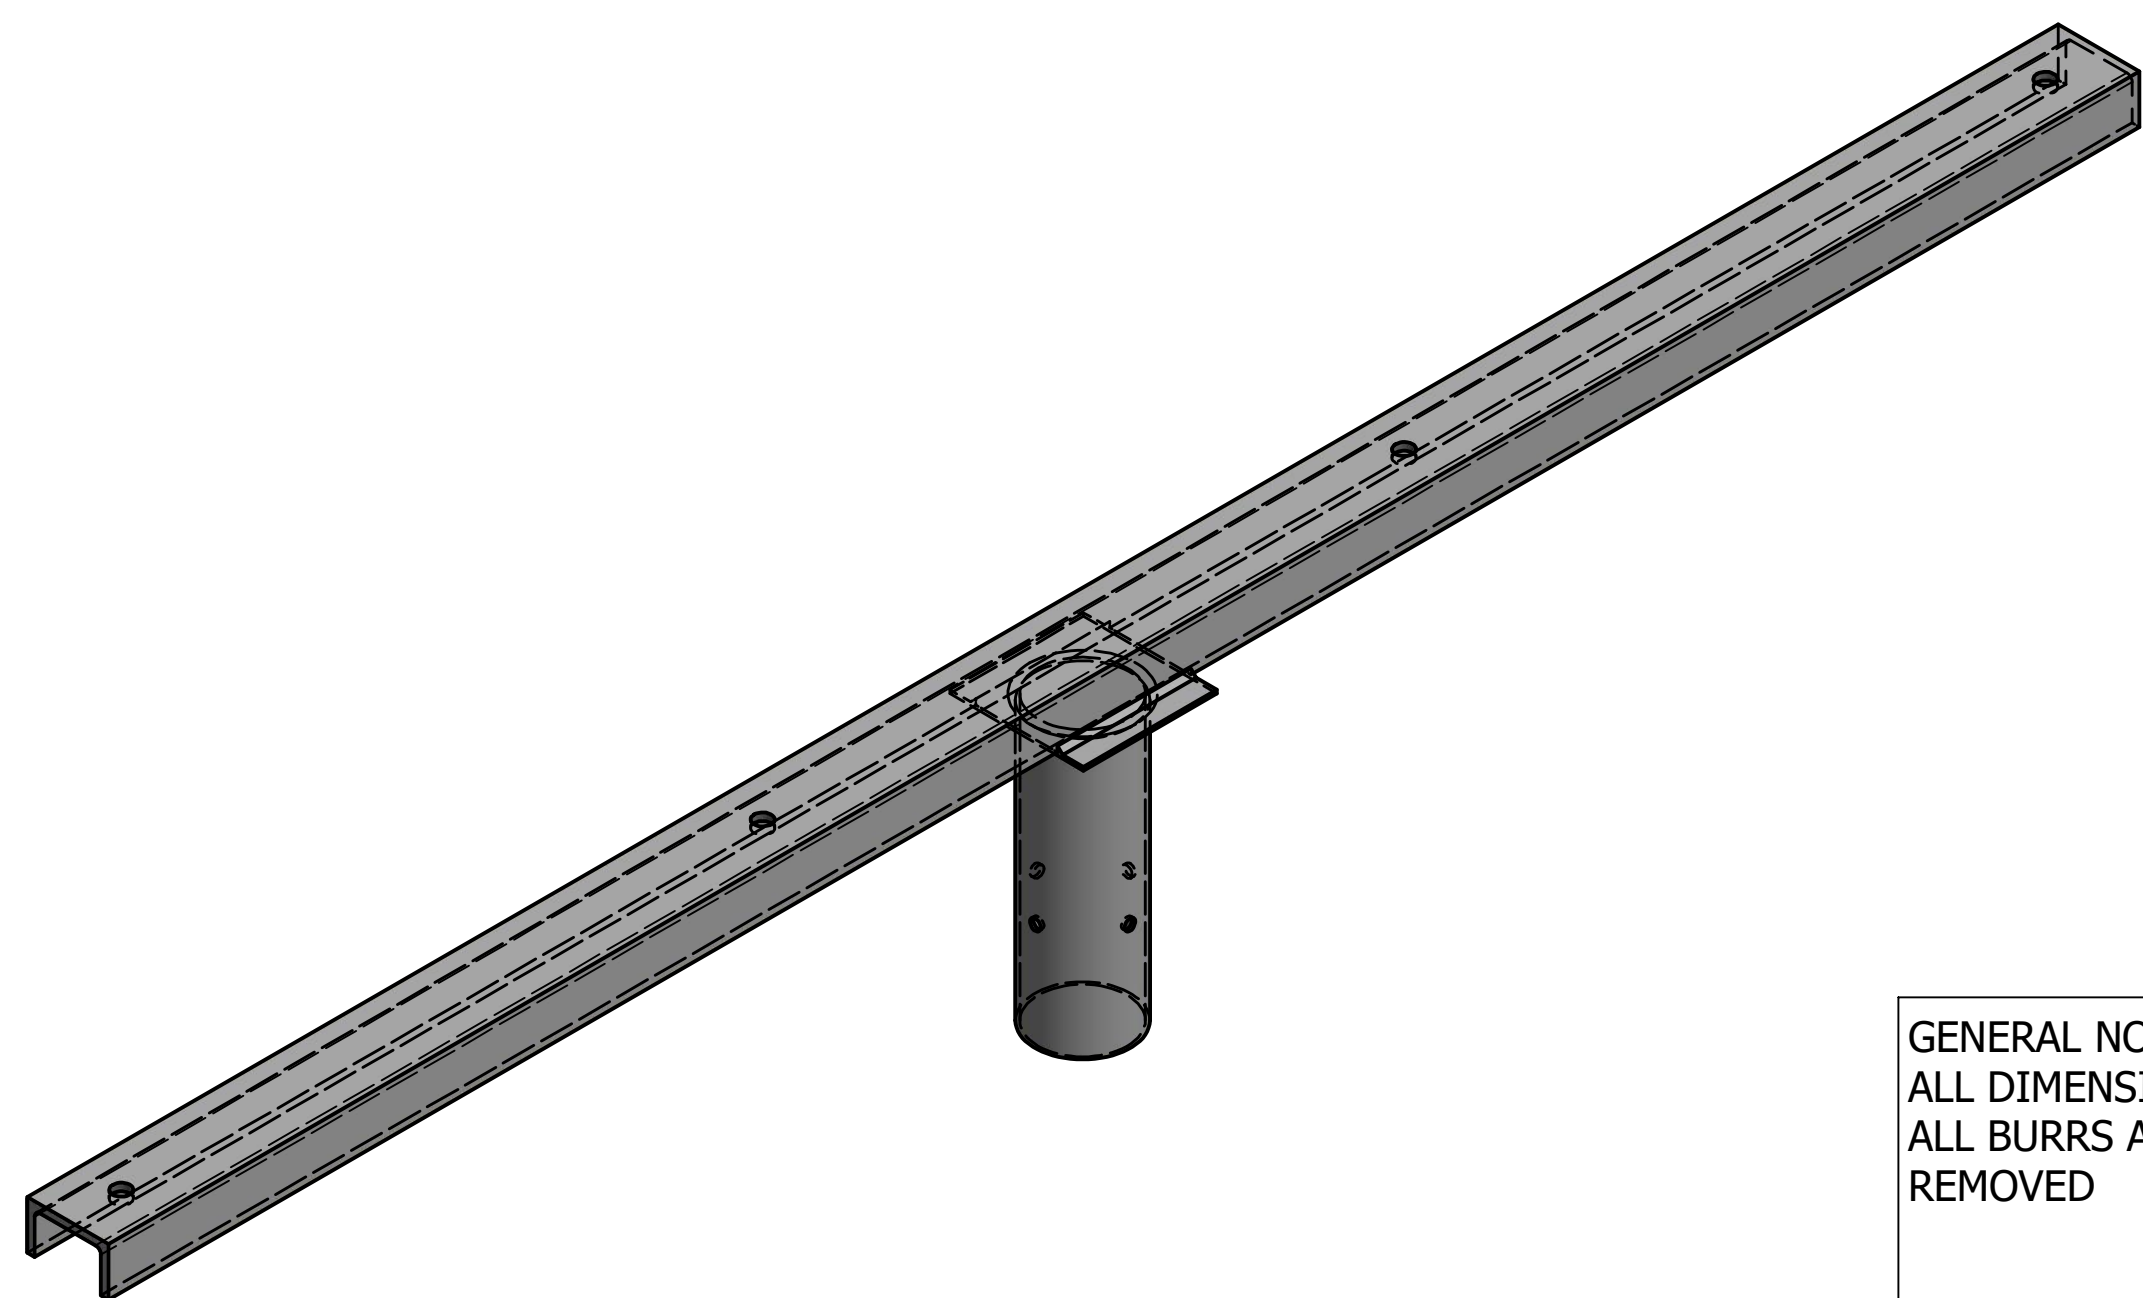

8 7 6 5 4 3 2 1

GENERAL NOTES:
ALL DIMENSIONS IN MILIMETERS
ALL BURRS AND SHARP EDGES TO BE REMOVED

BEI LIGHTING
WYNDHAM CLOSE
BRACKLA INDUSTRIAL ESTATE
BRIDGEND CF31 2AN
TEL: 01656 645414
FAX: 01656 669231
EMAIL: sales@beilighting.com
WEB: www.beilighting.com

BEI | lighting
lighting from the ground up

DRAWN Neil Carter	20/06/2016	TITLE 4-WAY IN-LINE GALVANISED FLOODLIGHT BRACKET TO SUIT 76MM POST TOP COLUMNS OR SPIGOTS	
CHECKED		SIZE D	DWG NO X4-89-IN-LINE
QA		SCALE 1:3	REV
MFG		SHEET 1 OF 1	
APPROVED			

8 7 6 5 4 3 2 1