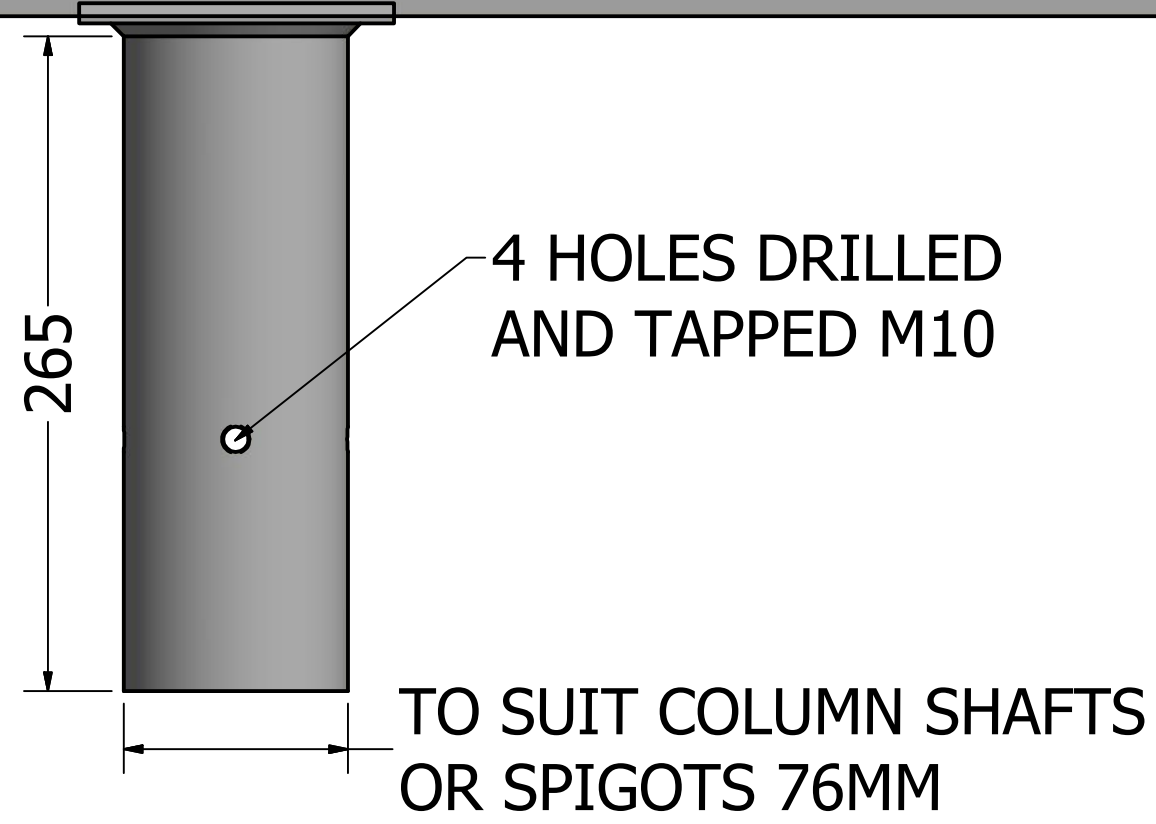

8 7 6 5 4 3 2 1

GENERAL NOTES:
ALL DIMENSIONS IN MILIMETERS
ALL BURRS AND SHARP EDGES TO BE REMOVED

BEI LIGHTING
WYNDHAM CLOSE
BRACKLA INDUSTRIAL ESTATE
BRIDGEND CF31 2AN
TEL: 01656 645414
FAX: 01656 669231
EMAIL: sales@beilighting.com
WEB: www.beilighting.com

BEI | lighting
lighting from the ground up

DRAWN Neil Carter	20/06/2016	TITLE 4-WAY IN-LINE GALVANISED FLOODLIGHT BRACKET TO SUIT 76MM POST TOP COLUMNS OR SPIGOTS	
CHECKED		SIZE D	DWG NO X4-89-IN-LINE
QA		SCALE 1:3	REV
MFG		SHEET 1 OF 1	
APPROVED			