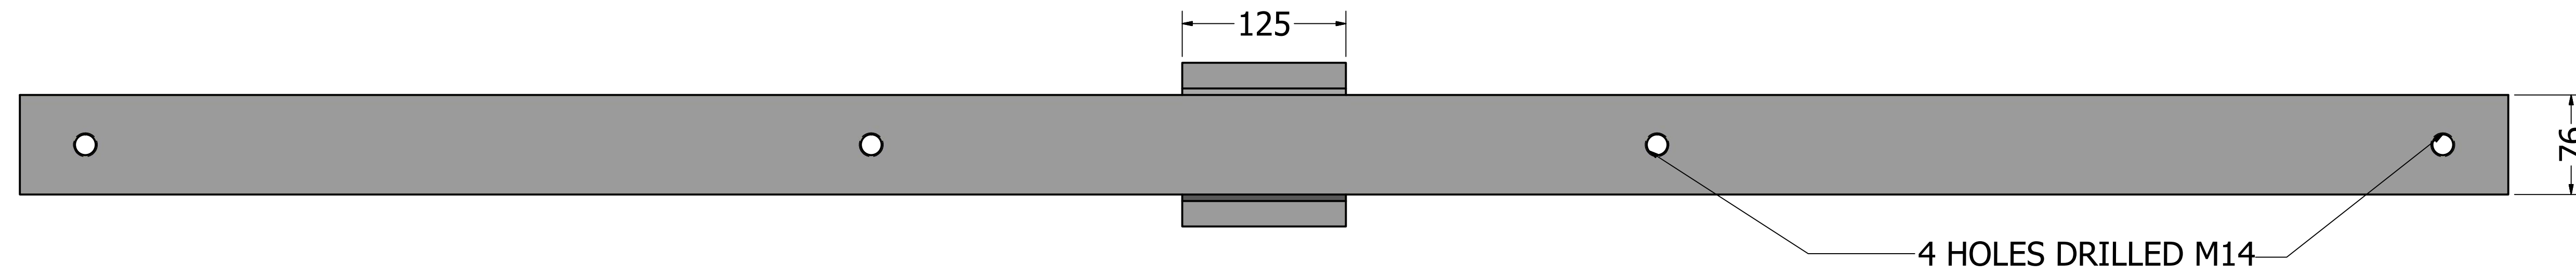

8 7 6 5 4 3 2 1

GENERAL NOTES:
ALL DIMENSIONS IN MILIMETERS
ALL BURRS AND SHARP EDGES TO BE REMOVED

BEI LIGHTING
WYNDHAM CLOSE
BRACKLA INDUSTRIAL ESTATE
BRIDGEND CF31 2AN
TEL: 01656 645414
FAX: 01656 669231
EMAIL: sales@beilighting.com
WEB: www.beilighting.com

BEI | lighting
lighting from the ground up

DRAWN Neil Carter	20/06/2016	TITLE 4-WAY IN-LINE GALVANISED FLOODLIGHT BRACKET TO SUIT 76MM POST TOP COLUMNS OR SPIGOTS	
CHECKED		SIZE D	DWG NO X4-89-IN-LINE
QA		SCALE 1:3	REV
MFG		SHEET 1 OF 1	
APPROVED			

8 7 6 5 4 3 2 1