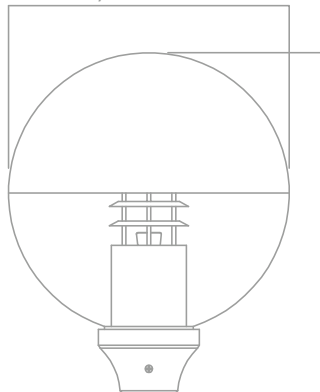

GLOBE

IP54 post top fitting for SON, HQI
and 42W PL lamps.

APPLICATIONS

Parks and gardens & urban amenity areas

SPECIFICATION

Supplied with premium brand lamp in wattages as listed

CONSTRUCTION

Supplied as 2 items

1. Gallery assembly, comprising gallery, cover pipe, louvre, gear (remote on 150W) and lamp
2. Globe, Polycarbonate Clear Base Black Top Sphere

3

GEAR BASE TO SUIT 76MM POST TOP COLUMN

BEI CODE	DESCRIPTION
BEI/GB/70SON-E-I/76	70W SON-E /I/ Globe Gear Base c/w lamp
BEI/GB/70HQI-E/76	70W HQI-E Globe Gear Base c/w lamp
BEI/GB/100HQI-E/76	100W HQI-E Globe Gear Base c/w lamp
BEI/GB/150HQI-E/76	150W HQI-E Globe Gear Base c/w lamp
BEI/GB/42-PLT/76	42W PLT Globe Gear Base c/w lamp

GLOBE

BEI/GS/400/PC/CL/BT	400mm Polycarb Clear Base Black Top Sphere
BEI/GS/450/PC/CL/BT	450mm Polycarb Clear Base Black Top Sphere
BEI/GS/500/PC/CL/BT	500mm Polycarb Clear Base Black Top Sphere

Both items above will be required for a complete lantern

ø400, ø450 or ø500

ø400 = 497
 ø450 = 547
 ø500 = 597

70W/100W

150W

42W